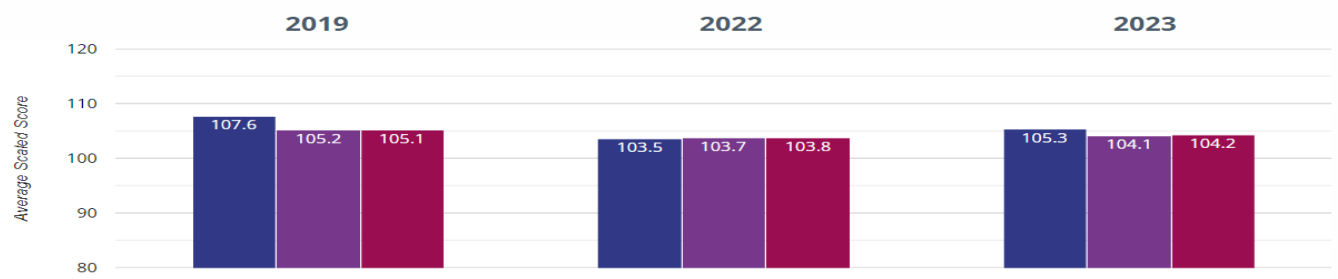

+ Maths - achieved standard

83.3% in 2023
11.4% points rise since 2022
9.6% points drop since 2019

■ Lacewood Primary School
 ■ Barnsley (80)
 ■ NCER National (14360)

+ Maths - high attainers

20% in 2023
10.6% points rise since 2022
8.6% points drop since 2019

■ Lacewood Primary School
 ■ Barnsley (80)
 ■ NCER National (14360)

+ Maths - average scaled score

105.3 in 2023
1.8 points rise since 2022
2.3 points drop since 2019

■ Lacewood Primary School
 ■ Barnsley (80)
 ■ NCER National (14360)