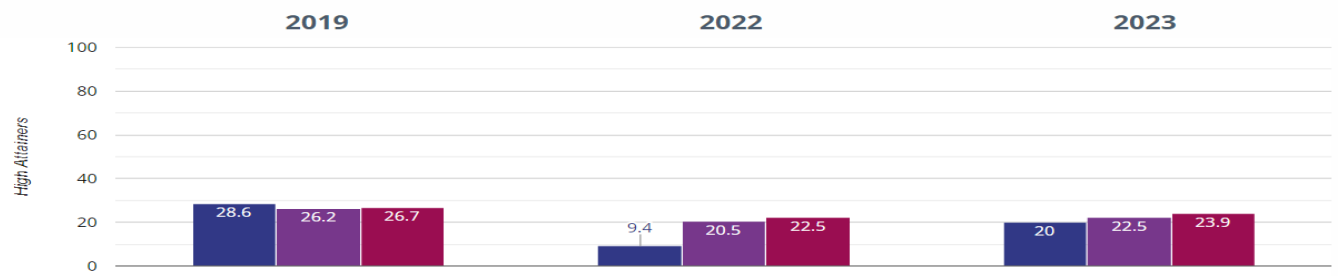

+ Maths - achieved standard

83.3% in 2023
11.4% points rise since 2022
9.6% points drop since 2019

■ Lacewood Primary School
 ■ Barnsley (80)
 ■ NCER National (14360)

+ Maths - high attainers

20% in 2023
10.6% points rise since 2022
8.6% points drop since 2019

■ Lacewood Primary School
 ■ Barnsley (80)
 ■ NCER National (14360)

+ Maths - average scaled score

105.3 in 2023
1.8 points rise since 2022
2.3 points drop since 2019

■ Lacewood Primary School
 ■ Barnsley (80)
 ■ NCER National (14360)