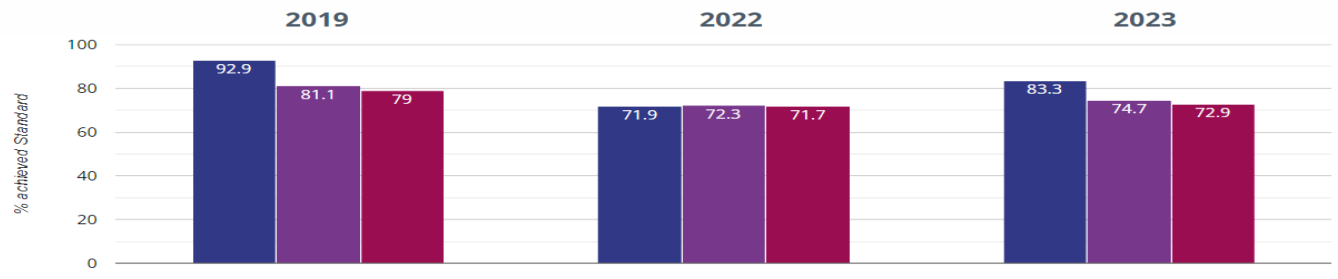

+ Maths - achieved standard

83.3% in 2023
11.4% points rise since 2022
9.6% points drop since 2019

■ Lacewood Primary School
 ■ Barnsley (80)
 ■ NCER National (14360)

+ Maths - high attainers

20% in 2023
10.6% points rise since 2022
8.6% points drop since 2019

■ Lacewood Primary School
 ■ Barnsley (80)
 ■ NCER National (14360)

+ Maths - average scaled score

105.3 in 2023
1.8 points rise since 2022
2.3 points drop since 2019

■ Lacewood Primary School
 ■ Barnsley (80)
 ■ NCER National (14360)