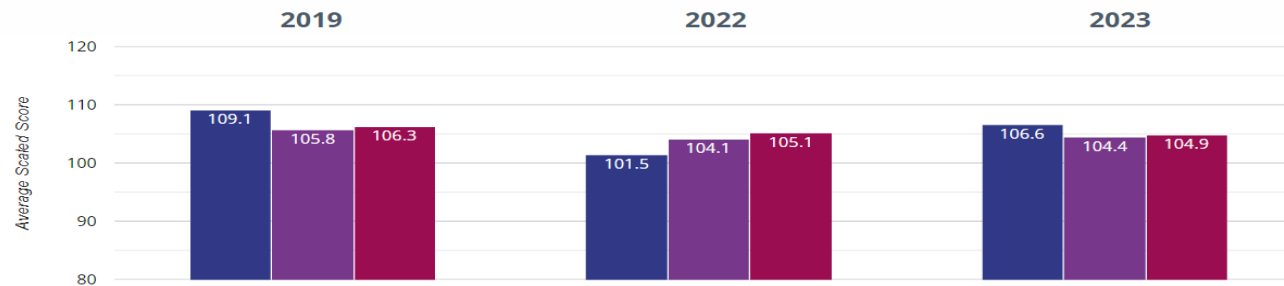

### ? GPS - achieved standard

**80% in 2023**  
**17.5% points rise since 2022**  
**12.9% points drop since 2019**

■ Lacewood Primary School  
 ■ Barnsley (80)  
 ■ NCER National (14360)

### ? GPS - high attainers

**33.3% in 2023**  
**27% points rise since 2022**  
**19.1% points drop since 2019**

■ Lacewood Primary School  
 ■ Barnsley (80)  
 ■ NCER National (14360)

### ? GPS - average scaled score

**106.6 in 2023**  
**5.1 points rise since 2022**  
**2.5 points drop since 2019**

■ Lacewood Primary School  
 ■ Barnsley (80)  
 ■ NCER National (14360)