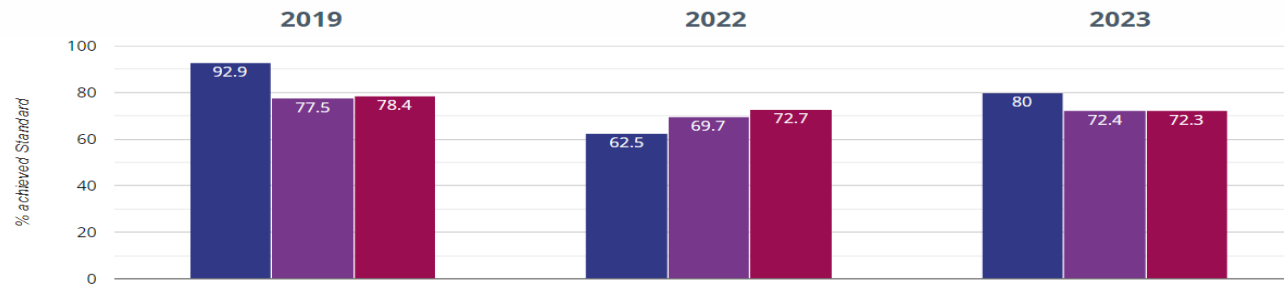

### ? GPS - achieved standard

**80% in 2023**  
**17.5% points rise since 2022**  
**12.9% points drop since 2019**

■ Lacewood Primary School  
 ■ Barnsley (80)  
 ■ NCER National (14360)

### ? GPS - high attainers

**33.3% in 2023**  
**27% points rise since 2022**  
**19.1% points drop since 2019**

■ Lacewood Primary School  
 ■ Barnsley (80)  
 ■ NCER National (14360)

### ? GPS - average scaled score

**106.6 in 2023**  
**5.1 points rise since 2022**  
**2.5 points drop since 2019**

■ Lacewood Primary School  
 ■ Barnsley (80)  
 ■ NCER National (14360)