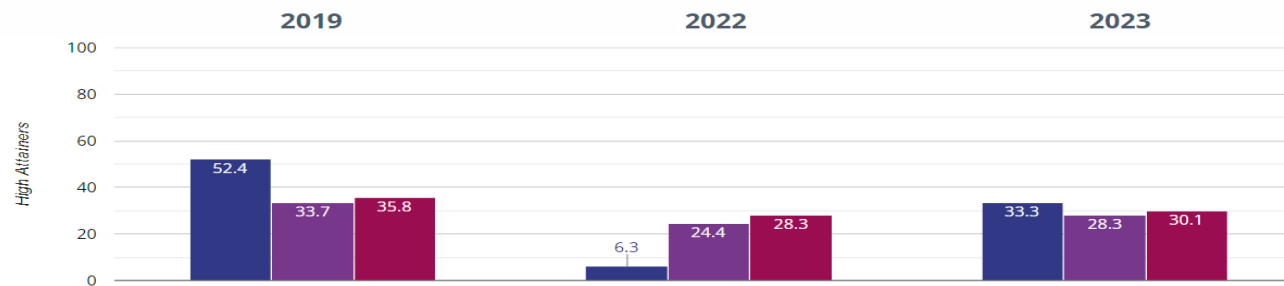

### ? GPS - achieved standard

**80% in 2023**  
**17.5% points rise since 2022**  
**12.9% points drop since 2019**

■ Lacewood Primary School  
 ■ Barnsley (80)  
 ■ NCER National (14360)

### ? GPS - high attainers

**33.3% in 2023**  
**27% points rise since 2022**  
**19.1% points drop since 2019**

■ Lacewood Primary School  
 ■ Barnsley (80)  
 ■ NCER National (14360)

### ? GPS - average scaled score

**106.6 in 2023**  
**5.1 points rise since 2022**  
**2.5 points drop since 2019**

■ Lacewood Primary School  
 ■ Barnsley (80)  
 ■ NCER National (14360)