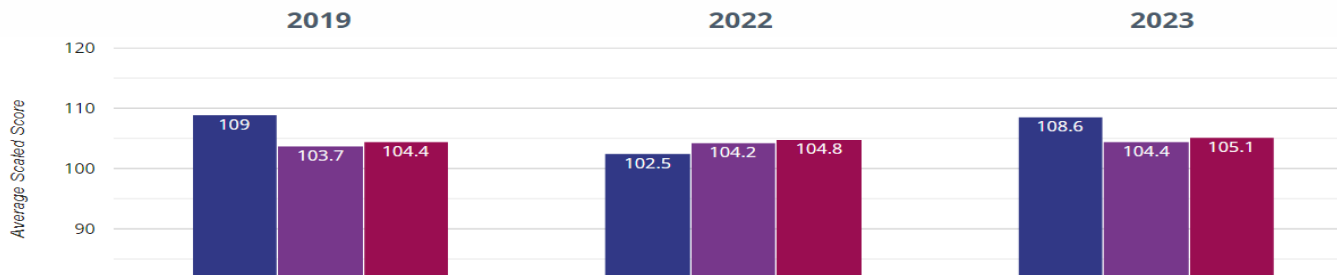

Reading - achieved standard

80% in 2023
11.2% points rise since 2022
15.2% points drop since 2019

■ Lacewood Primary School
 ■ Barnsley (80)
 ■ NCER National (14360)

Reading - high attainers

53.3% in 2023
40.8% points rise since 2022
5.7% points rise since 2019

■ Lacewood Primary School
 ■ Barnsley (80)
 ■ NCER National (14360)

Reading - average scaled score

108.6 in 2023
6.1 points rise since 2022
0.4 points drop since 2019

■ Lacewood Primary School
 ■ Barnsley (80)
 ■ NCER National (14360)