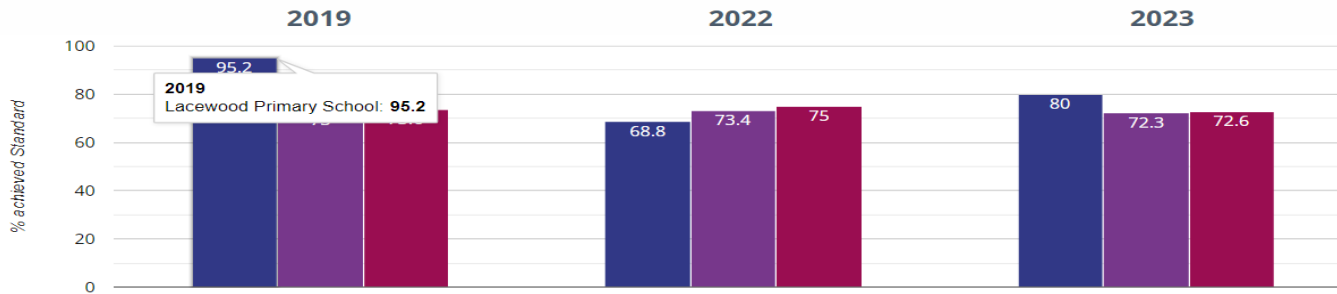

Reading - achieved standard

80% in 2023
11.2% points rise since 2022
15.2% points drop since 2019

■ Lacewood Primary School
 ■ Barnsley (80)
 ■ NCER National (14360)

Reading - high attainers

53.3% in 2023
40.8% points rise since 2022
5.7% points rise since 2019

■ Lacewood Primary School
 ■ Barnsley (80)
 ■ NCER National (14360)

Reading - average scaled score

108.6 in 2023
6.1 points rise since 2022
0.4 points drop since 2019

■ Lacewood Primary School
 ■ Barnsley (80)
 ■ NCER National (14360)