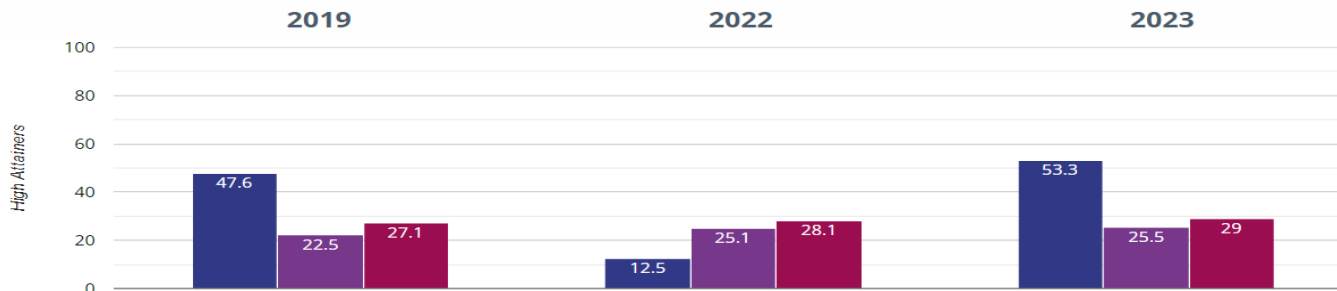

Reading - achieved standard

80% in 2023
11.2% points rise since 2022
15.2% points drop since 2019

■ Lacewood Primary School
 ■ Barnsley (80)
 ■ NCER National (14360)

Reading - high attainers

53.3% in 2023
40.8% points rise since 2022
5.7% points rise since 2019

■ Lacewood Primary School
 ■ Barnsley (80)
 ■ NCER National (14360)

Reading - average scaled score

108.6 in 2023
6.1 points rise since 2022
0.4 points drop since 2019

■ Lacewood Primary School
 ■ Barnsley (80)
 ■ NCER National (14360)