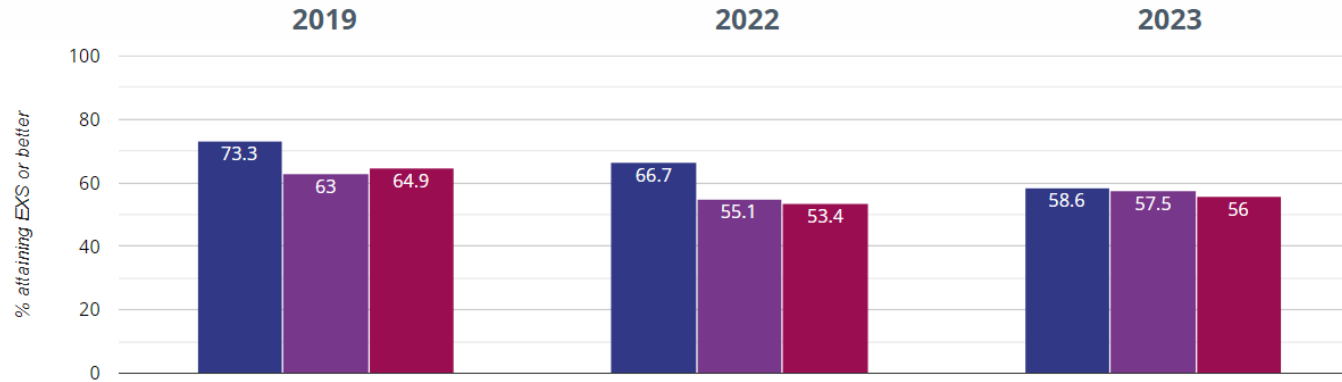

RWM - attaining EXS or better

58.6% in 2023

8.1% points drop since 2022

14.7% points drop since 2019

- Lacewood Primary School
- Barnsley (80)
- NCER National (16626)

RWM - attaining GDS

6.9% in 2023

6.9% points rise since 2022

3.1% points drop since 2019

- Lacewood Primary School
- Barnsley (80)
- NCER National (16626)