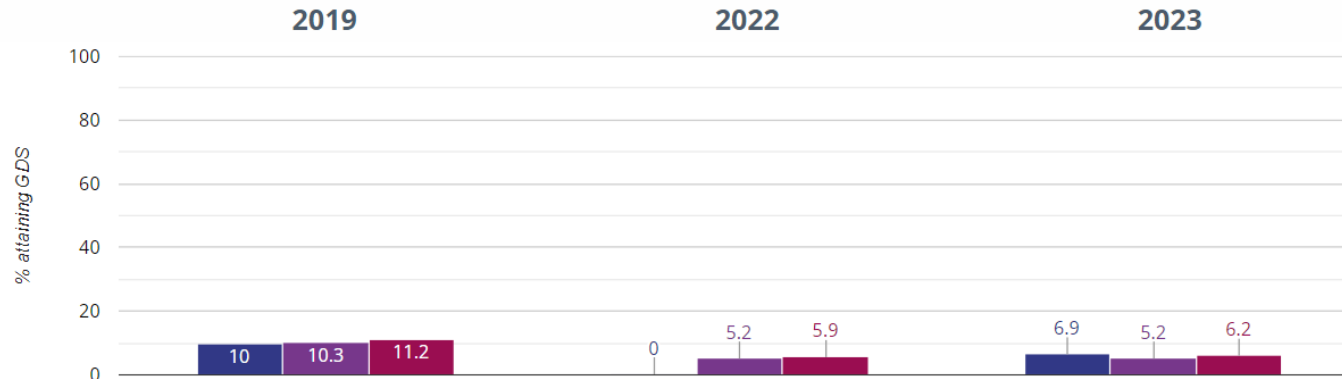

RWM - attaining EXS or better

58.6% in 2023

8.1% points drop since 2022

14.7% points drop since 2019

- Lacewood Primary School
- Barnsley (80)
- NCER National (16626)

RWM - attaining GDS

6.9% in 2023

6.9% points rise since 2022

3.1% points drop since 2019

- Lacewood Primary School
- Barnsley (80)
- NCER National (16626)