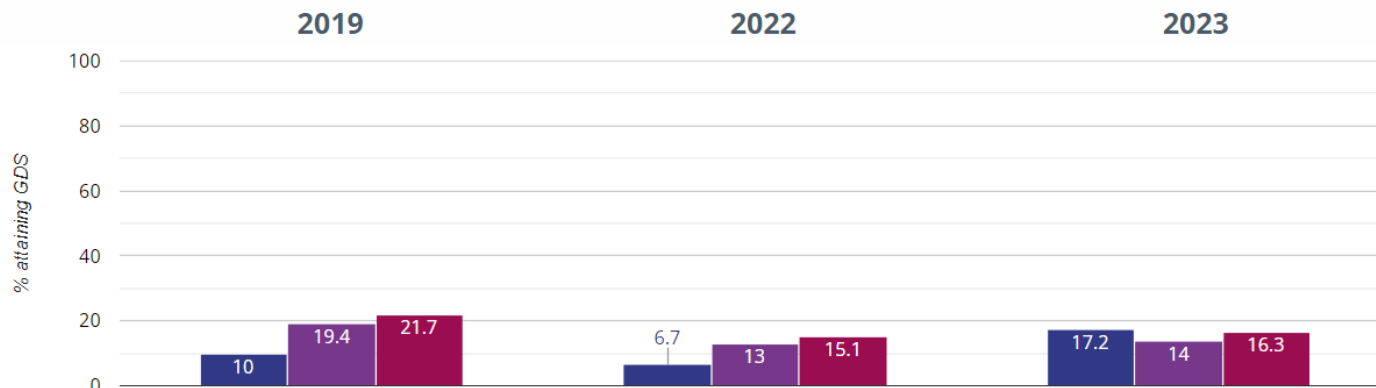

⊕ Maths - attaining EXS or better

89.7% in 2023
9.7% points rise since 2022
9.7% points rise since 2019

■ Lacewood Primary School
■ Barnsley (80)
■ NCER National (16626)

⊕ Maths - attaining GDS

17.2% in 2023
10.5% points rise since 2022
7.2% points rise since 2019