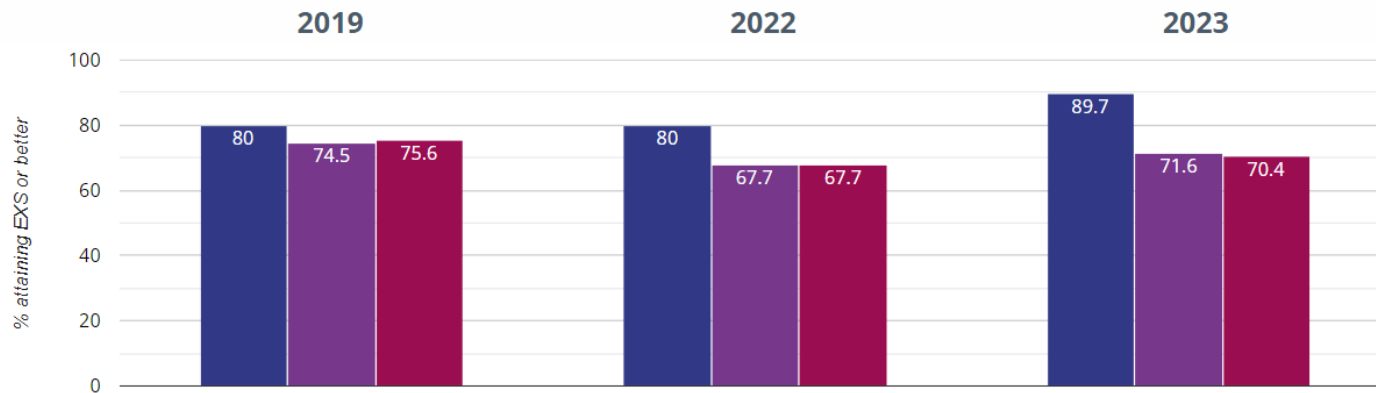

⊕ Maths - attaining EXS or better

89.7% in 2023
9.7% points rise since 2022
9.7% points rise since 2019

■ Lacewood Primary School
■ Barnsley (80)
■ NCER National (16626)

⊕ Maths - attaining GDS

17.2% in 2023
10.5% points rise since 2022
7.2% points rise since 2019