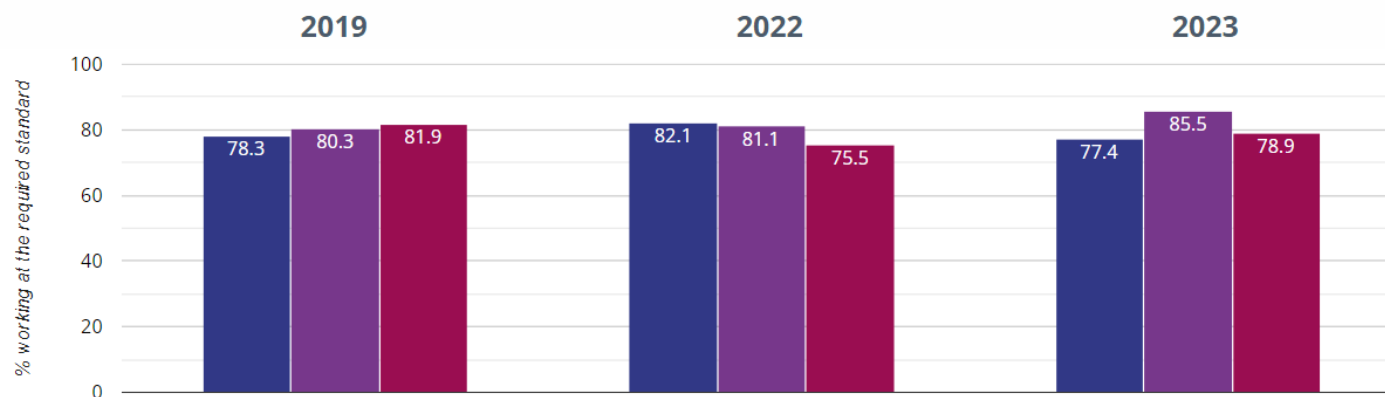

Year 1: Working At

77.4% in 2023

4.7% points drop since 2022

0.9% points drop since 2019

■ Lacewood Primary School

■ Barnsley (79)

■ NCER National (16572)

Year 2: Working At

66.7% in 2023

33.3% points drop since 2022

13.3% points drop since 2019

■ Lacewood Primary School

■ Barnsley (77)

■ NCER National (16162)