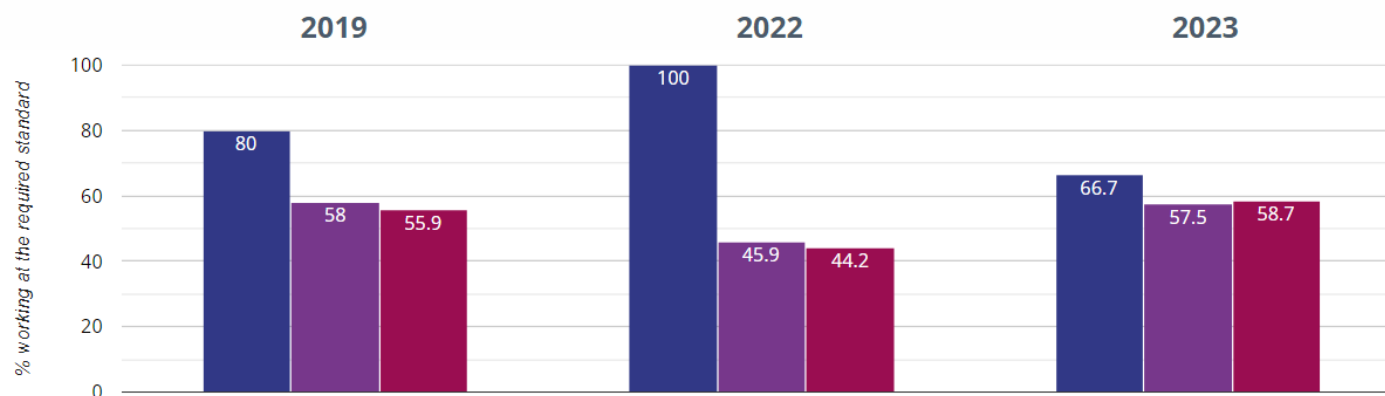

Year 1: Working At

77.4% in 2023

4.7% points drop since 2022

0.9% points drop since 2019

■ Lacewood Primary School

■ Barnsley (79)

■ NCER National (16572)

Year 2: Working At

66.7% in 2023

33.3% points drop since 2022

13.3% points drop since 2019

■ Lacewood Primary School

■ Barnsley (77)

■ NCER National (16162)